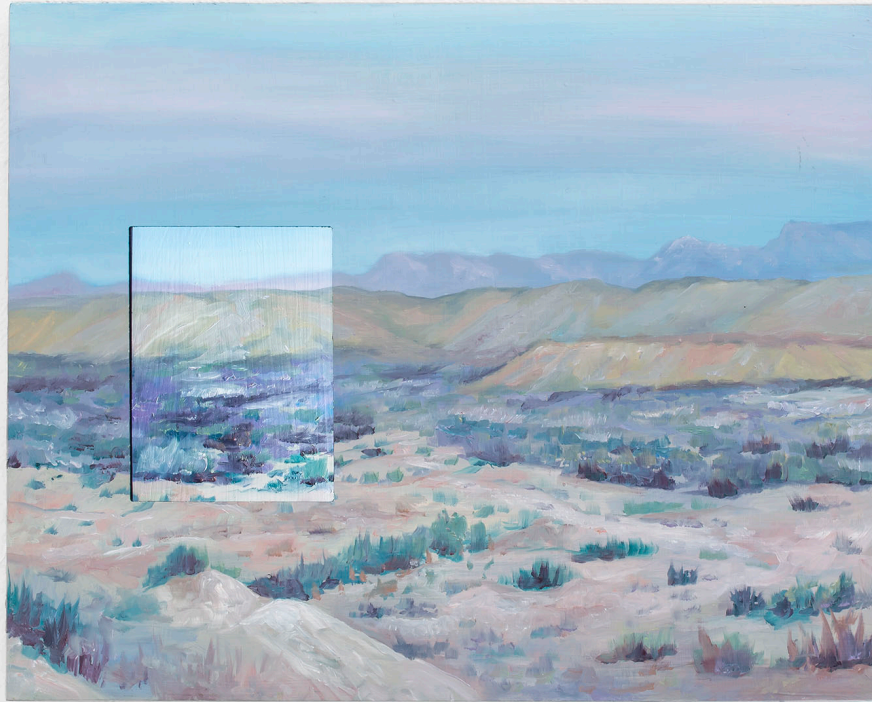

51" x 33" x 12"

*Free Transform*

oil on canvas, mini-computer, cords, cables, monitor,  
cycle timer, website

2019

48" 76" x 2"

*Occlusion Illusion*

oil on canvas, computer, monitor, animated gif, cords

2019

48" 76" x 2"

*Occlusion Illusion* (detail)

oil on canvas, computer, monitor, animated gif, cords

2019

48" 76" x 2"

*Inscriptions*

oil on canvas, grommets, digital effects processor,  
speakers, tablet, video, shelf

2018

51" x 33" x 12"

*Texas*  
oil on panel, digital image on digital device  
2019  
20" x 16" x 1"

*Hypercombines, installation view*

*Artists Point (waterfall)*  
oil on panel, video screen capture of  
Instagram navigation on digital device  
2019  
12" x 18" x 2"