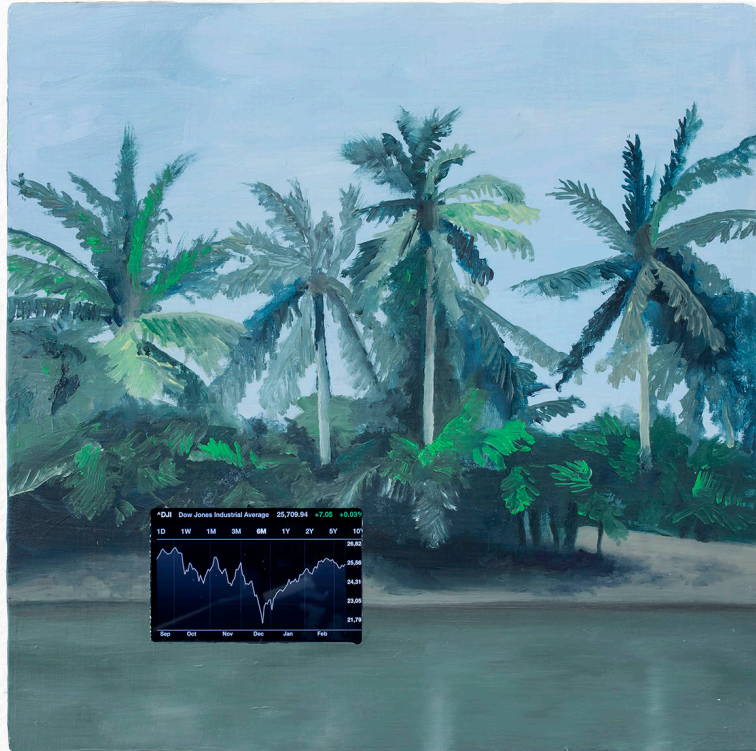

51" x 33" x 12"

*Free Transform*

oil on canvas, mini-computer, cords, cables, monitor,  
cycle timer, website

2019

48" 76" x 2"

*Occlusion Illusion*

oil on canvas, computer, monitor, animated gif, cords

2019

48" 76" x 2"

*Occlusion Illusion* (detail)

oil on canvas, computer, monitor, animated gif, cords

2019

48" 76" x 2"

*Inscriptions*

oil on canvas, grommets, digital effects processor,  
speakers, tablet, video, shelf

2018

51" x 33" x 12"

*Texas*  
oil on panel, digital image on digital device  
2019  
20" x 16" x 1"

*Hypercombines, installation view*

*Artists Point (waterfall)*  
oil on panel, video screen capture of  
Instagram navigation on digital device  
2019  
12" x 18" x 2"

*Hypercombines*, installation view  
oil on panel, video and digital images on digital device  
2019  
12" x 18" x 2" (each)

*Market Forces, 2019*  
oil on panel with current stock market index on  
digital device  
10" x 10"