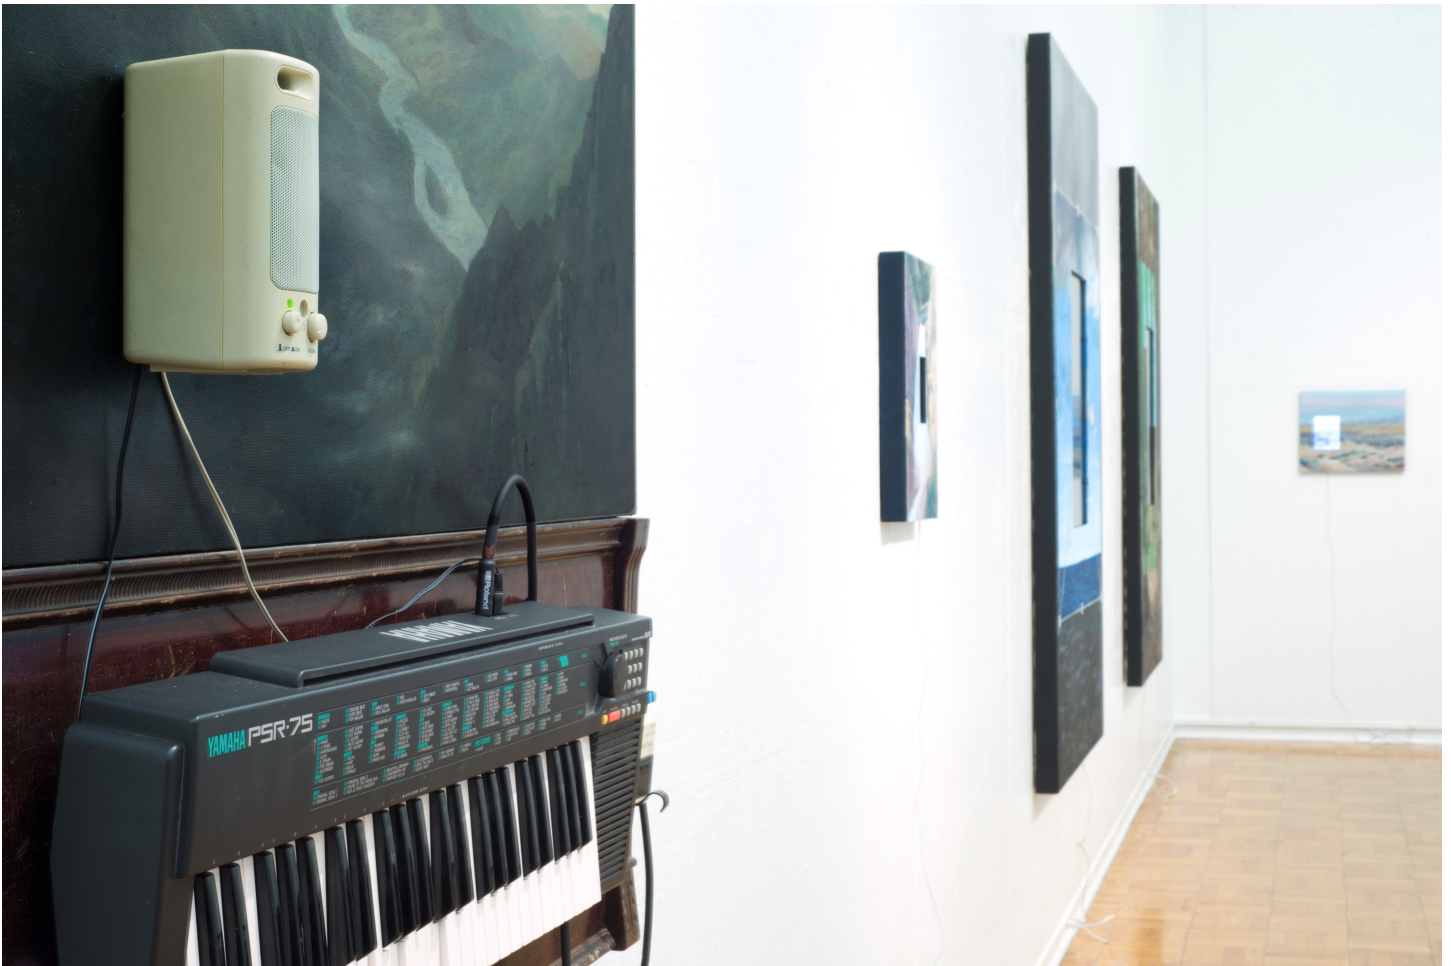

**Joe Hedges: *Hypercombines***  
*Images*

*Cloud Control*

oil on canvas, oil on canvas over wood panel,  
monitors, CRT television, mini-computer, guitar  
pedals, cords, cables, time capsule, bubble wrap,  
video, sound

2019

80" x 88" x 17"

*View with Imaginary River*  
oil on canvas, Yamaha PSR-75 Keyboard, guitar  
pedal, computer speaker, cables, C major chord with  
a suspended seventh  
2019  
44" x 47" x 6"

*Hypercombines, installation view*  
Washington State University, 2019

*Smooth & Shiny*

oil on canvases in found frames, cassette players,  
cassettes, found sounds, cycle timer, wooden shelf,  
plastic cup, pencil

2019

54" x 44" x 10"

*Centaur*

oil on canvas in found frame, television, guitar amplifier, arrow, wooden shelf, cords, cables, media player, video, audio

2018

51" x 33" x 12"

*Texas*  
oil on panel, digital image on digital device  
2019  
20" x 16" x 1"

*Hypercombines, installation view*

*Artists Point (waterfall)*  
oil on panel, video screen capture of  
Instagram navigation on digital device  
2019  
12" x 18" x 2"